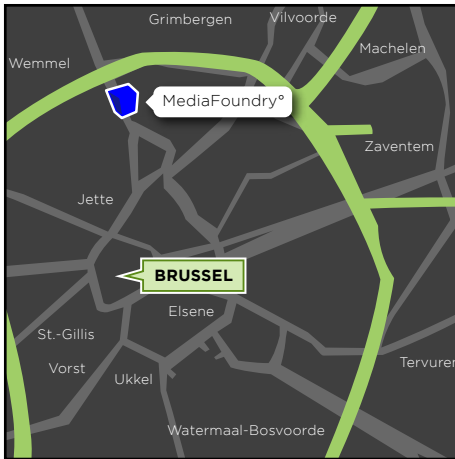

## On the northern Greater Brussels Ring

### **Coming from the East (Vilvoorde/Zaventem).**

Take exit number 7 (Grimbergen) and turn left. You are now in the Sint-Annalaan. Follow this street all the way for approximately 1,5 km. At the second roundabout (where you see an Esso gasoline station), turn right onto the Romeinse Steenweg. MediaFoundry° - Xplore is situated about 200 m further on your right-hand side.

### **Coming from the North (Antwerp/Boom A12).**

Follow the lanes to the right, direction Expo -Wemmel - Gent. (Avoid the left lanes to Brussels - Laken!). You are now on the Greater Brussels Ring. Take exit number 7 bis (Expo - Romeinse Steenweg) and turn immediately to your left onto the Romeinse Steenweg. MediaFoundry° - Xplore is situated 1,2 km further on your left-hand side.