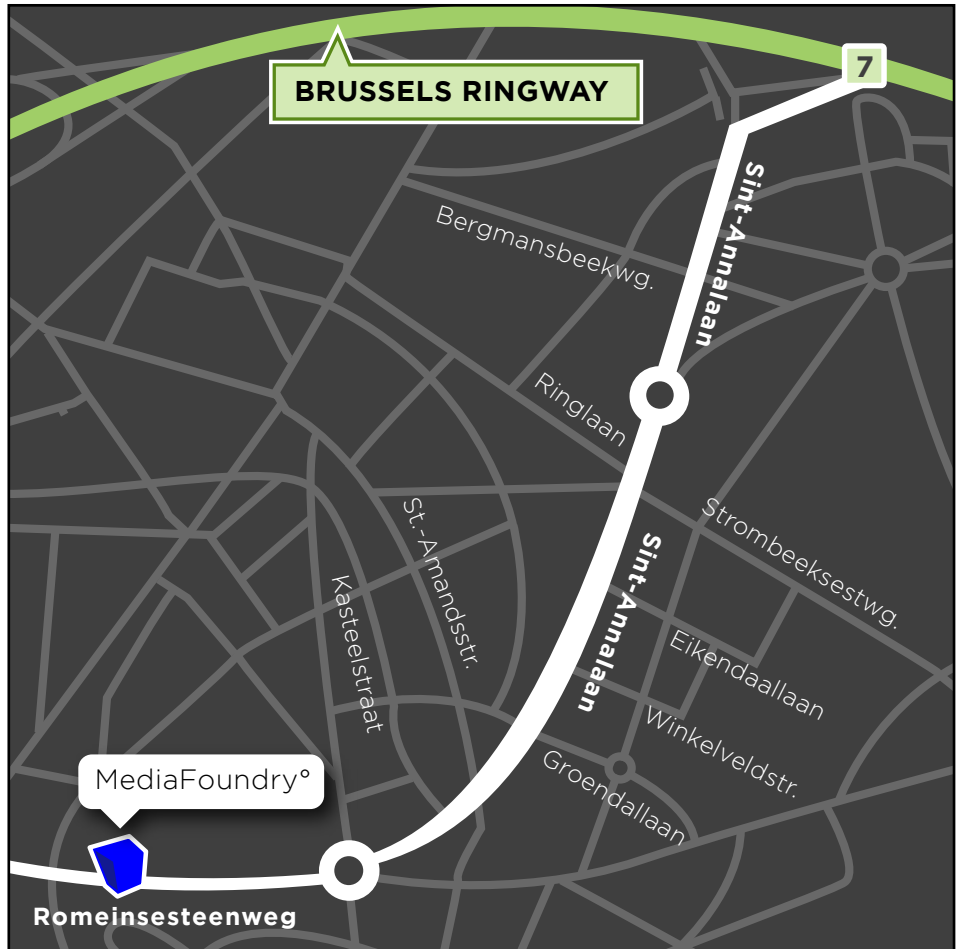

## On the northern Greater Brussels Ring

### **Coming from the East (Vilvoorde/Zaventem).**

Take exit number 7 (Grimbergen) and turn left. You are now in the Sint-Annalaan. Follow this street all the way for approximately 1,5 km. At the second roundabout (where you see an Esso gasoline station), turn right onto the Romeinse Steenweg. MediaFoundry° - Xplore is situated about 200 m further on your right-hand side.

### **Coming from the West (Groot-Bijgaarden).**

Take exit number 7 bis (Expo - Romeinse Steenweg) and turn immediately to your left onto the Romeinse Steenweg. MediaFoundry° - Xplore is situated 1,2 km further on your left-hand side.

### **Coming from the North (Antwerp/Boom A12).**

Follow the lanes to the right, direction Expo -Wemmel - Gent. (Avoid the left lanes to Brussels - Laken!). You are now on the Greater Brussels Ring. Take exit number 7 bis (Expo - Romeinse Steenweg) and turn immediately to your left onto the Romeinse Steenweg. MediaFoundry° - Xplore is situated 1,2 km further on your left-hand side.